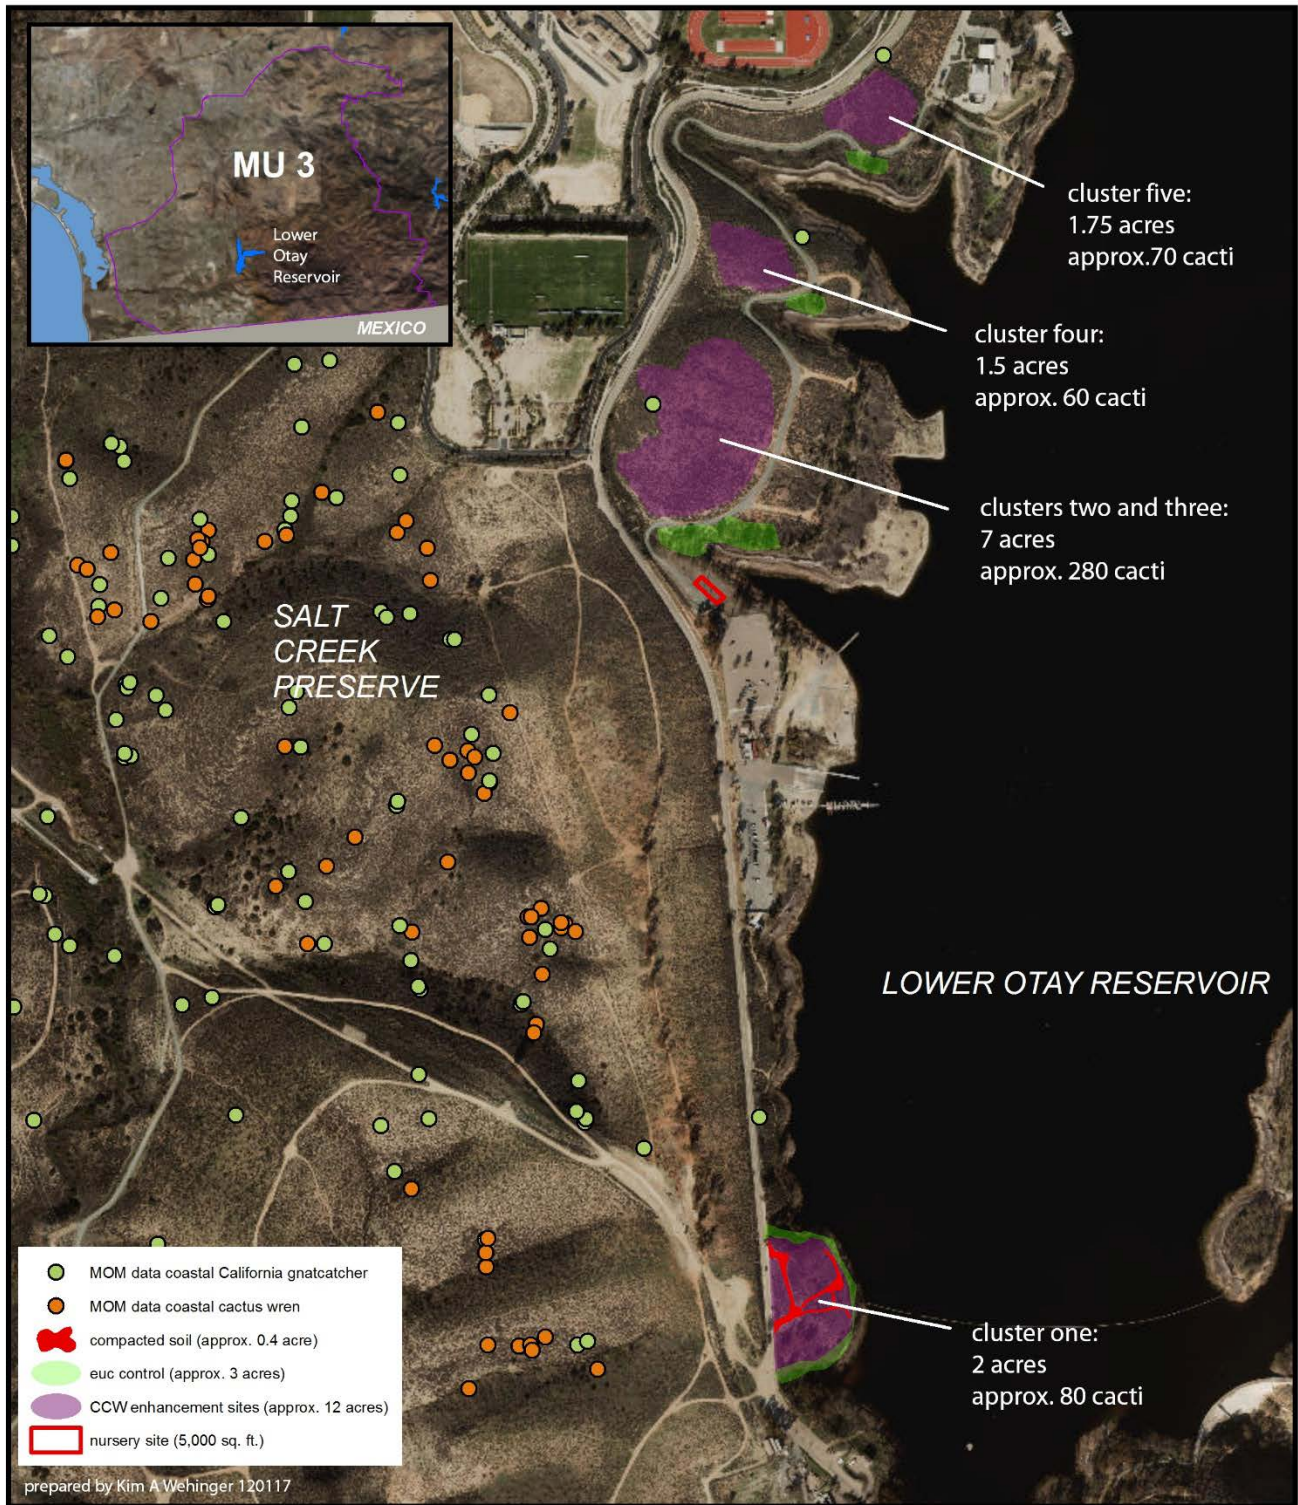

Potential Habitat Enhancement Sites

data provided by: City of San Diego, SanGIS, SDMMP, Esri

0 0.125 0.25 0.5 Miles

NORTH